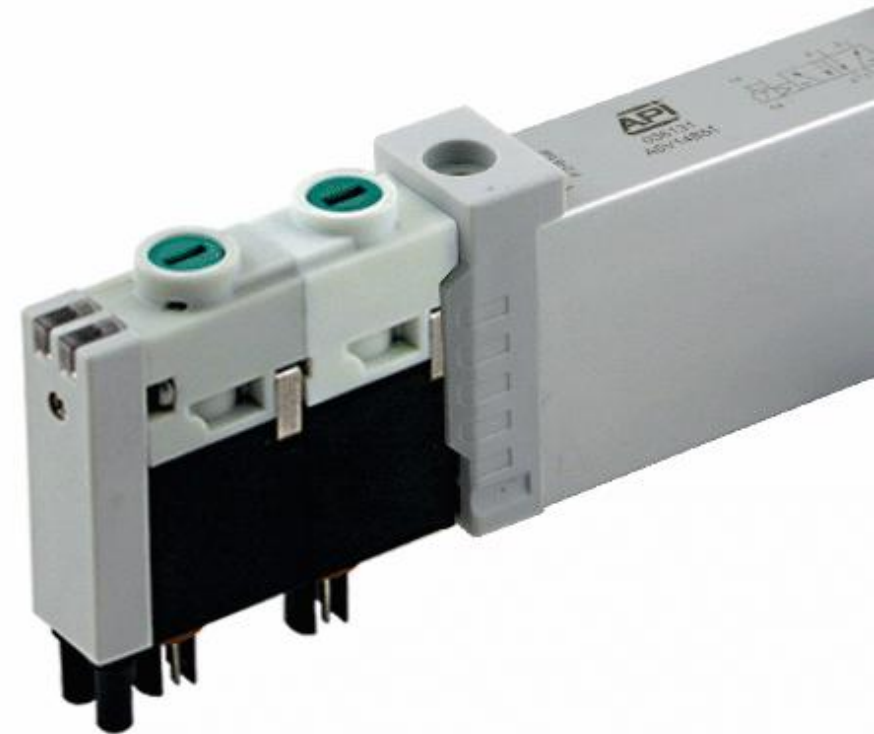

➤ **MODULAR MANIFOLD SYSTEM**  
FROM 4 UP TO 24 VALVE POSITIONS ON SUB-BASE

➤ **STREAMLINED MANAGEMENT**  
UP TO 48 CYLINDER GOVERNANCE

➤ **OPERATIONAL EFFICENCY**  
FULL CONTROL FROM ONE SINGLE HUB

➤ **SMART HANDLING**  
CUSTOMIZED APPLICATION CONTROL

- **ALL-AROUND MONITORING**  
SUPERIOR LED VISIBILITY FOR INSTANT 360° STATUS DIAGNOSTIC

➤ **HIGH FLOW**  
SUPERIOR **PERFORMANCES** FOR YOUR APPLICATIONS

**300** L/MIN FLOW FOR **10 MM** VALVES AT 6 BAR