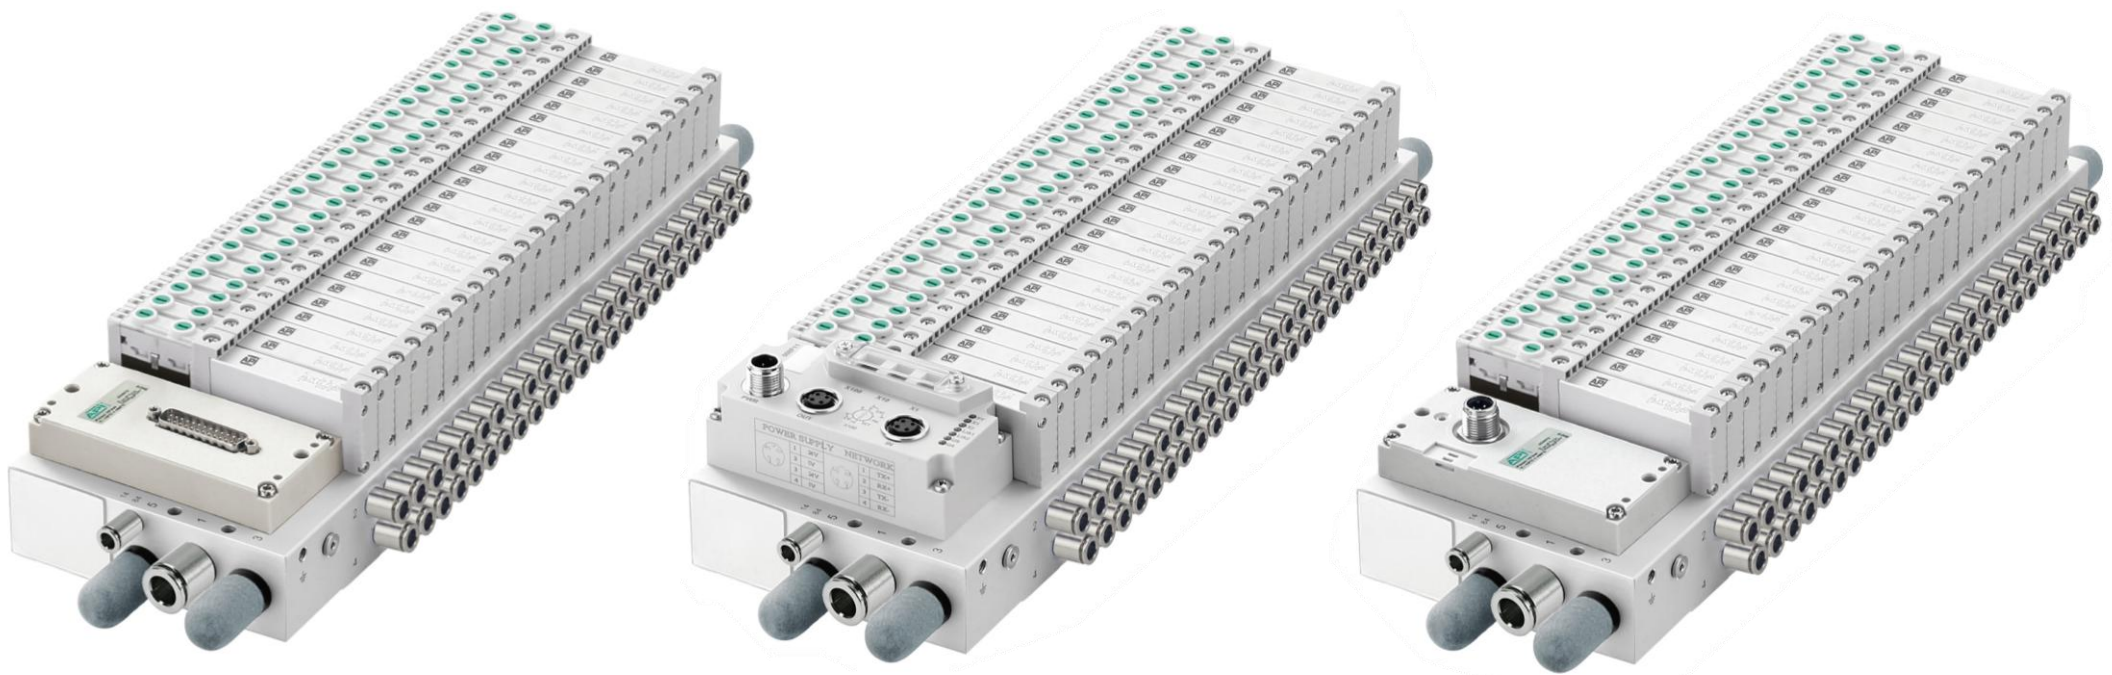

## A5 SERIES

➤ **INTERCHANGEABILITY**  
SAME USE/APPLICATION AS OTHER SOLENOID VALVES  
**EASY** INSTALLATION, **LESS** MAINTENANCE

➤ **INTEGRATION**  
IDEAL FOR INSTALLATION WHERE MANY VALVES ARE NEEDED:  
**LESS** CABLES, **EASIER** CONTROL

➤ **INNOVATION**  
BEST USED IN NEW APPLICATIONS:  
**MORE** TECHNOLOGY, **FUTURE-PROOFING**

➤ 10 MM  
COMPACT PRECISION

➤ 14 MM  
HIGH-FLOW PERFORMANCES

➤ 5/2

SOLENOID/SPRING

SOLENOID/SOLENOID

➤ 5/3

CLOSED  
CENTRES

➤ **MODULAR MANIFOLD SYSTEM**  
FROM 4 UP TO 24 VALVE POSITIONS ON SUB-BASE

➤ **STREAMLINED MANAGEMENT**  
UP TO 48 CYLINDER GOVERNANCE

➤ **OPERATIONAL EFFICENCY**  
FULL CONTROL FROM ONE SINGLE HUB

➤ **SMART HANDLING**  
CUSTOMIZED APPLICATION CONTROL

- **ALL-AROUND MONITORING**  
SUPERIOR LED VISIBILITY FOR INSTANT 360° STATUS DIAGNOSTIC

➤ **HIGH FLOW**  
SUPERIOR **PERFORMANCES** FOR YOUR APPLICATIONS

**300** L/MIN FLOW FOR **10 MM** VALVES AT 6 BAR