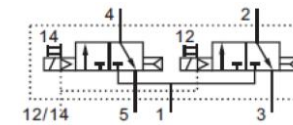

OPEN  
CENTRES

PRESSURIZED  
CENTRES

➤ 2-3/2

N.C./N.O.

N.C./N.C.

N.O./N.O.

➤ **FIELDBUS<sup>®</sup>**  
INTERFACE AVAILABLE WITH 6 PROTOCOLS

➤ **SUB-D**  
25 POLES COMMUNICATION INTERFACE

➤ **MODULAR MANIFOLD SYSTEM**  
FROM 4 UP TO 24 VALVE POSITIONS ON SUB-BASE

➤ **STREAMLINED MANAGEMENT**  
UP TO 48 CYLINDER GOVERNANCE

➤ **OPERATIONAL EFFICENCY**  
FULL CONTROL FROM ONE SINGLE HUB

➤ **SMART HANDLING**  
CUSTOMIZED APPLICATION CONTROL