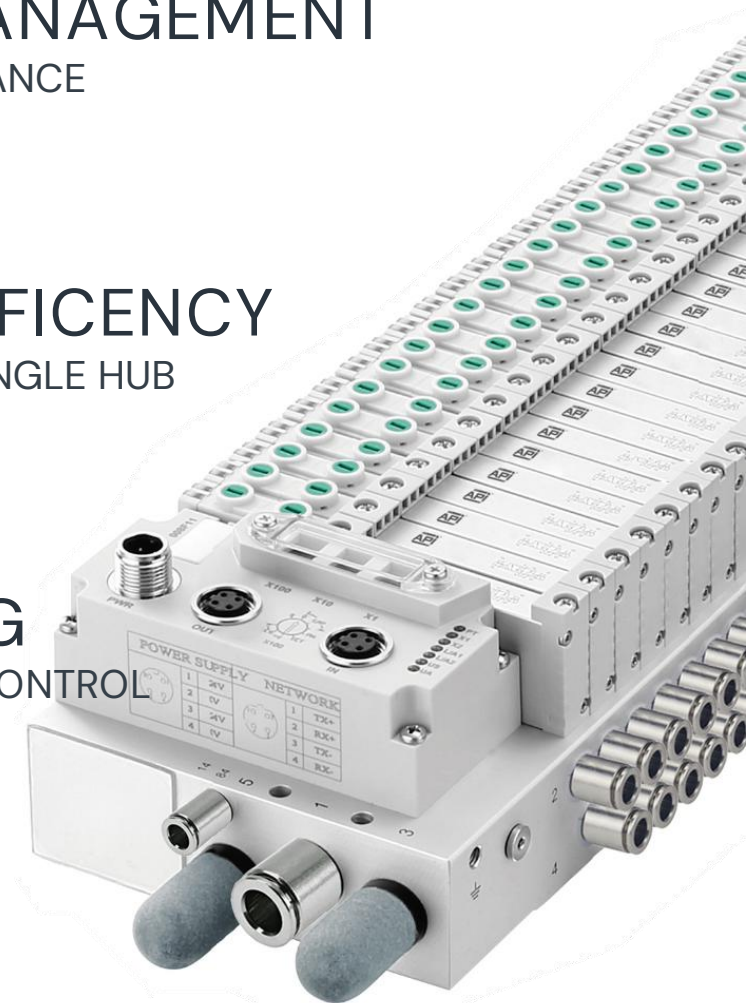

➤ **MODULAR MANIFOLD SYSTEM**  
FROM 4 UP TO 24 VALVE POSITIONS ON SUB-BASE

➤ **STREAMLINED MANAGEMENT**  
UP TO 48 CYLINDER GOVERNANCE

➤ **OPERATIONAL EFFICENCY**  
FULL CONTROL FROM ONE SINGLE HUB

➤ **SMART HANDLING**  
CUSTOMIZED APPLICATION CONTROL

- **ALL-AROUND MONITORING**  
SUPERIOR LED VISIBILITY FOR INSTANT 360° STATUS DIAGNOSTIC

➤ **HIGH FLOW**  
SUPERIOR **PERFORMANCES** FOR YOUR APPLICATIONS

**300** L/MIN FLOW FOR **10 MM** VALVES AT 6 BAR