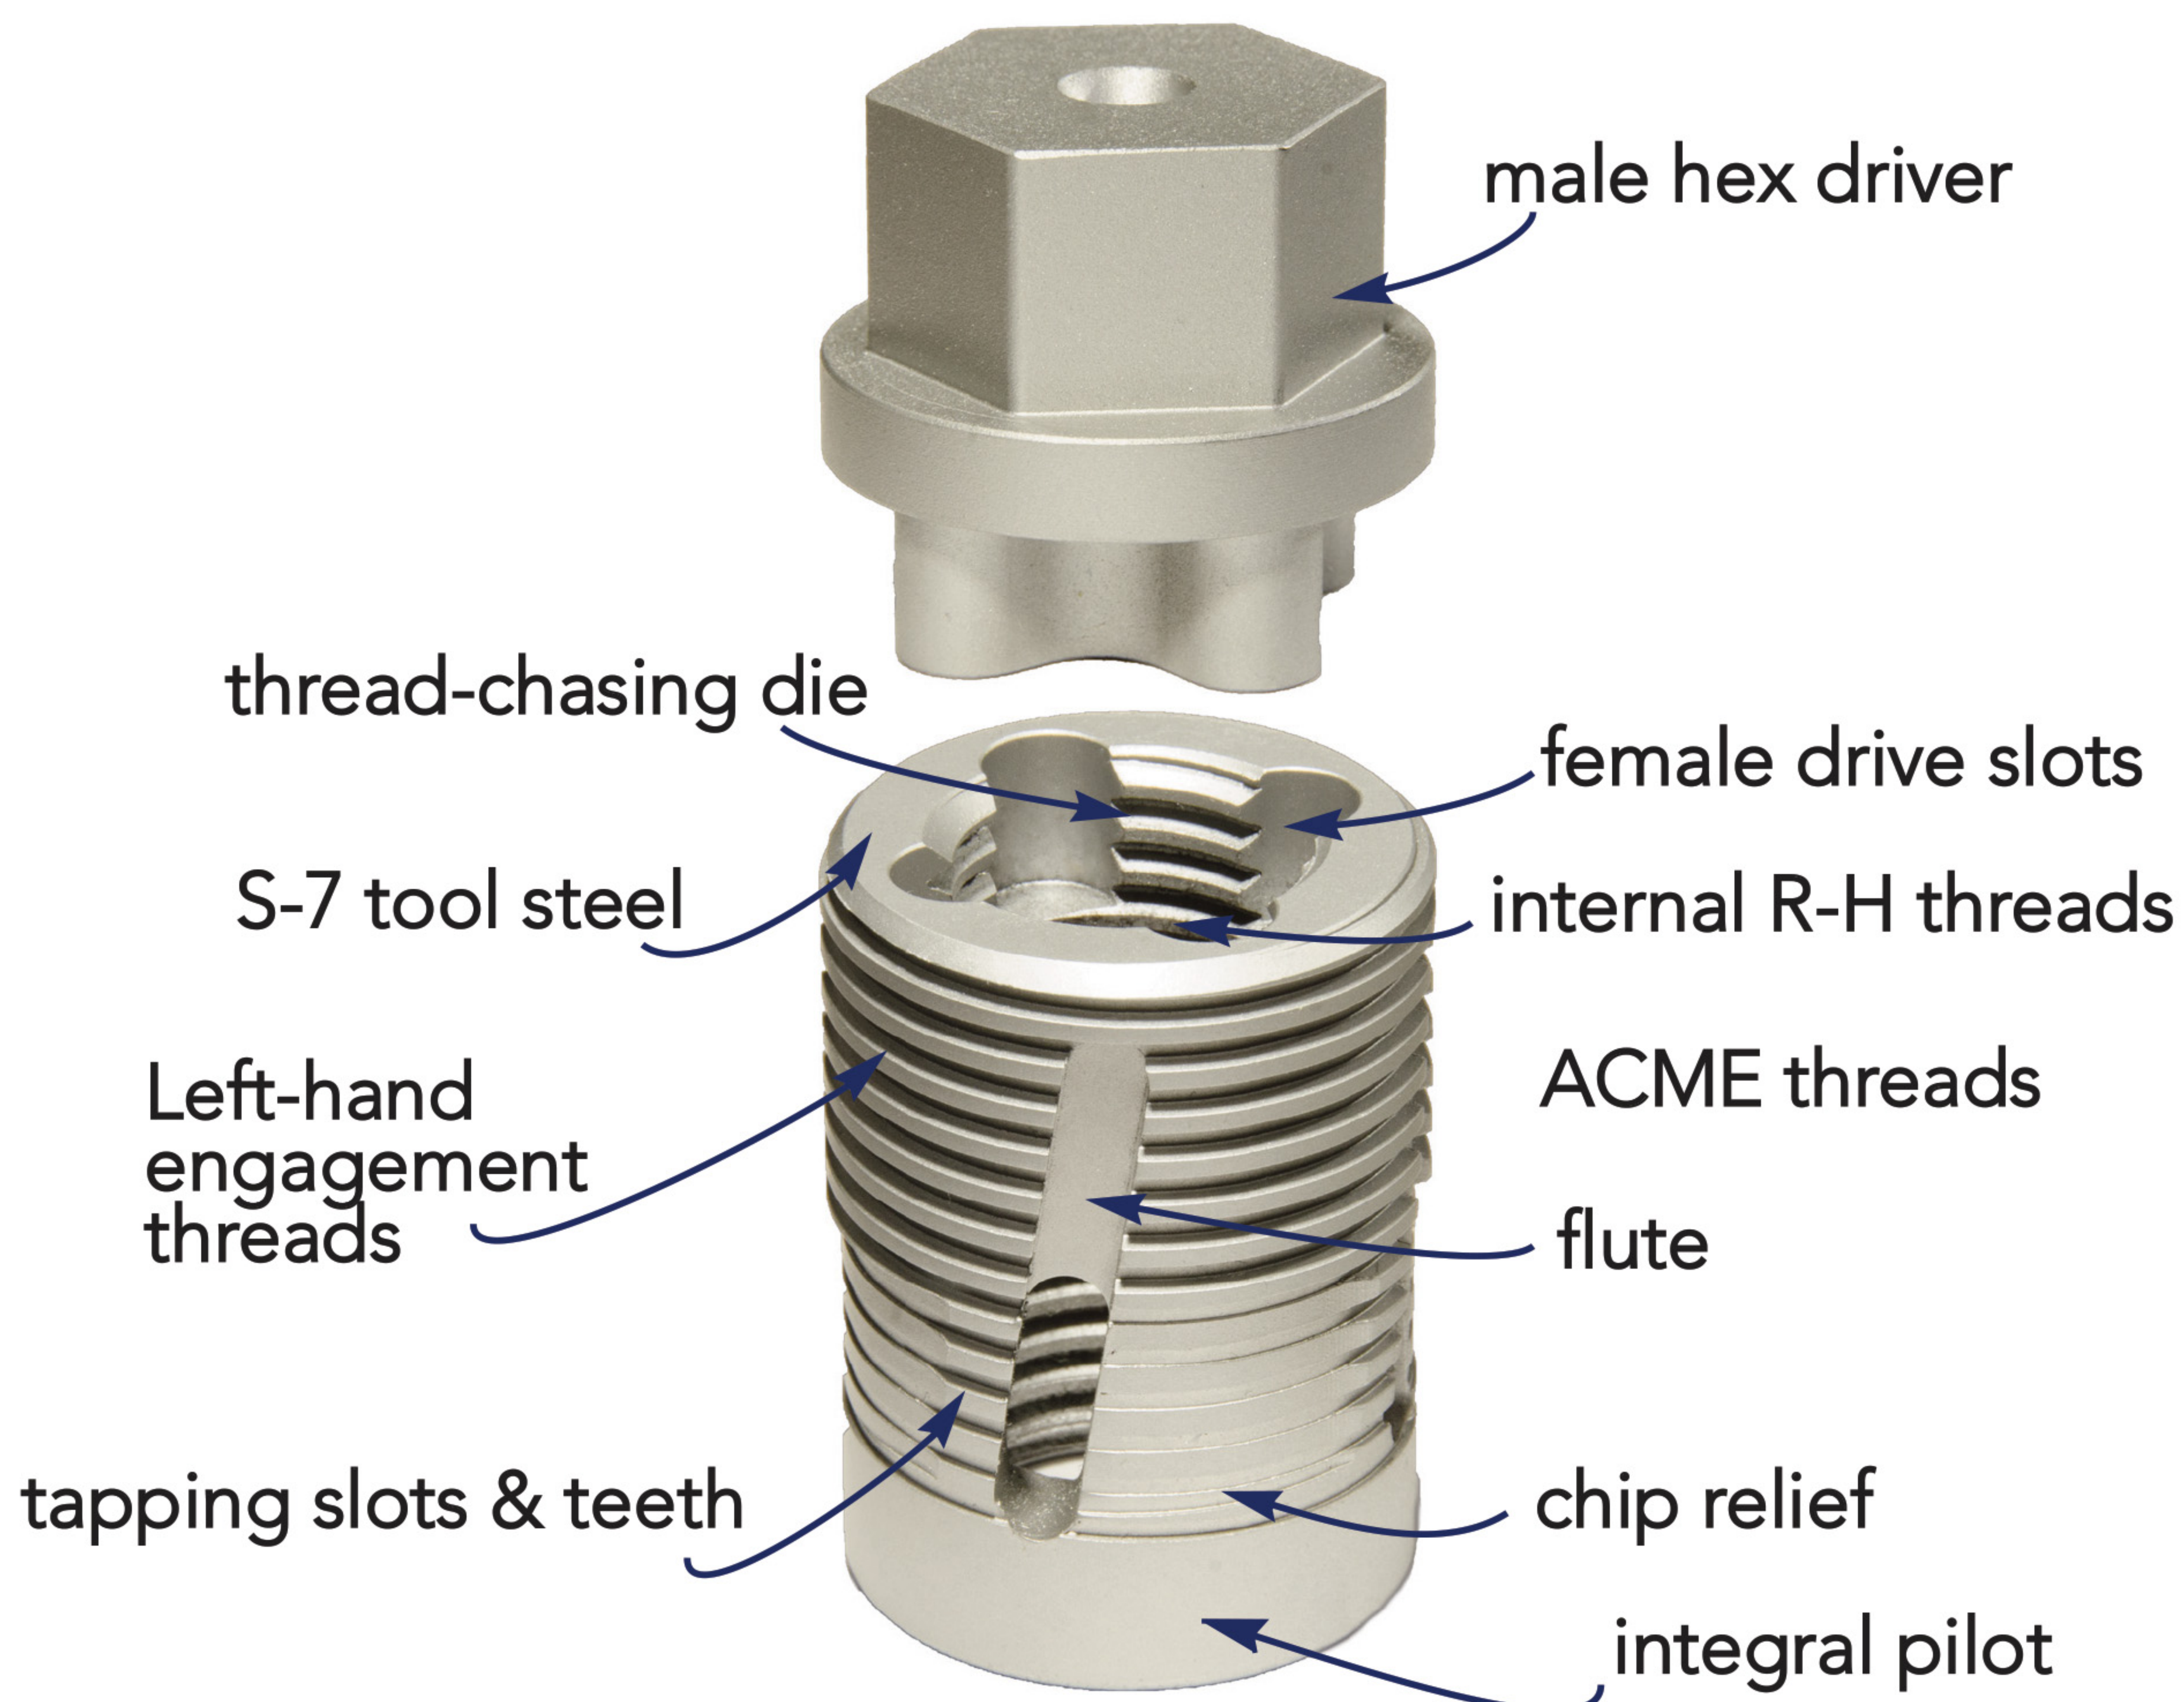

# Permanent Thread Repair

### Through-Hardened Tool Steel

Won't wear out. Ever.

### Self-Tapping & Aligning

No tap needed. Installs fast and goes in straight.

### Built-in Die

Trues up bad bolts.