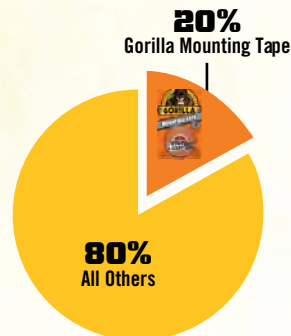

In a recent major expansion, The Gorilla Glue Company's headquarters is now operating out of a 1.1-million-square-foot building!

MARKET SHARE

For the Toughest Jobs on Planet Earth®

Gorilla Glue is the #1 selling brand of DIY adhesives in the USA.

#1 Selling SKU

2 of the top 5 selling SKUs

#1 Selling Super Glue Brand

#1 Wood Glue Brand

#1 Selling SKU

2 of the Top 5 Selling SKUs

1 of the top 5 selling SKUs

1 of the top 5 selling SKUs

IRI Data through 6/12/22

MARKETING

For the Toughest Jobs on Planet Earth®

Our YouTube channel has over 450 million views & 30k subscribers.

Check out our ads on

15 and 6 second videos

Original Gorilla Glue

Clear Gorilla Glue