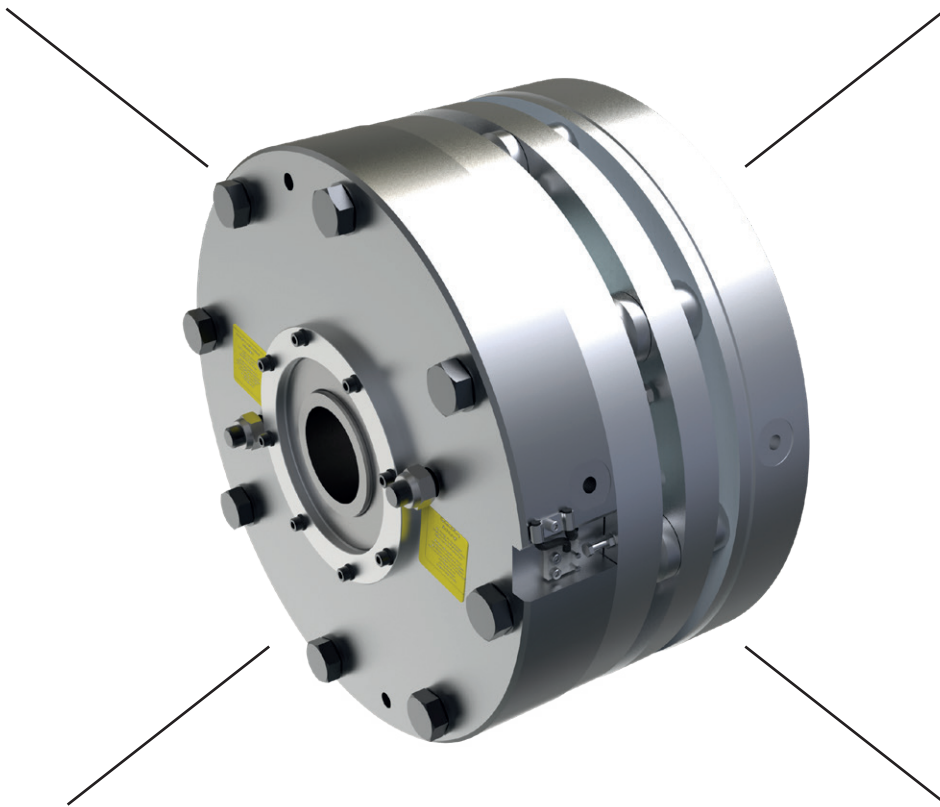

your reliable partner

Safety Update for Elevators

Safety Brakes

Reliable protection against unintended car movements (UCM) – easy and customized retrofitting

ROBA-stop[®]-silenzio[®] "bearing-supported design/UCM solution" Easy and customized retrofitting of elevator systems

Safety update for elevators according to EN 81-20/50

- Reliable protection against unintended car movements (UCM)
- Protection device against overspeed for the elevator cage moving in an upwards direction
- For retrofitting as well as for new systems

Safety does not allow for compromises

- Safety brakes close every time the drive stops
- Safe stop accurate to the millimeter on every floor
- In the event of failure of the gearbox, the service brake or the shaft of the traction sheave, the retrofitted additional brake holds the car reliably in position.