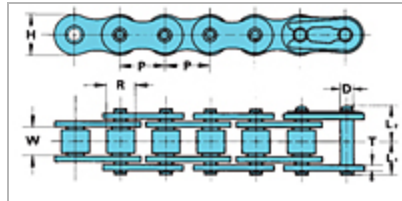

1

<u>Item #</u>	<u>Strand</u>	<u>Material</u>	<u>ISO BS/DIN No.</u>	<u>P - Pitch</u>	<u>R - Roller Diameter</u>	<u>W - Width Between Roller Link Plates</u>	<u>Quantity</u>
RF06BNPRB	Single	Nickel-Plated	06B	0.375 in	0.250 in	0.225 in	1
RS08BNPRB	Single	Nickel-Plated	08B	0.500 in	0.335 in	0.305 in	1