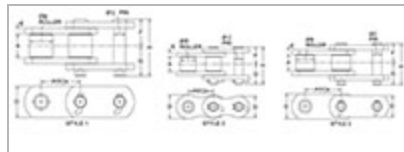

[+ more](#)

<u>Tsubaki Part Number</u>	<u>Chain Number</u>	<u>Sidebar Style</u>	<u>Pitch</u>	<u>Inside Width - A</u>	<u>Roller Diameter - B</u>	<u>Pin Diameter - C</u>	<u>Sidebar Height - D</u>	<u>Sidebar Thickness - E</u>
<u>8356</u>	US64S	2	2.500 in	1.50 in	1.56 in	0.88 in	2.37 in	0.38 in
<u>11808</u>	344SXX	1	3.000 in	1.94 in	1.78 in	0.94 in	2.38 in	0.56 in
<u>14139</u>	US4031	1	4.000 in	2.75 in	2.50 in	1.25 in	3.50 in	0.63 in
<u>21400</u>	US1353	3	4.090 in	2.25 in	2.63 in	1.31 in	3.50 in	0.63 in
<u>22874</u>	US5021	3	5.000 in	2.25 in	2.63 in	1.31 in	3.50 in	0.63 in
<u>13423</u>	US5042	1	5.000 in	3.00 in	3.00 in	1.50 in	4.00 in	0.75 in
<u>19711</u>	US6566	1	6.500 in	3.25 in	3.50 in	1.75 in	6.00 in	0.88 in
<u>24853</u>	US6065	3	6.500 in	3.25 in	3.75 in	1.75 in	6.00 in	0.88 in
<u>24531</u>	US6550	1	6.500 in	3.50 in	3.50 in	2.01 in	5.00 in	0.63 in
<u>17496</u>	US7080	1	7.000 in	3.25 in	4.50 in	2.13 in	6.00 in	0.88 in