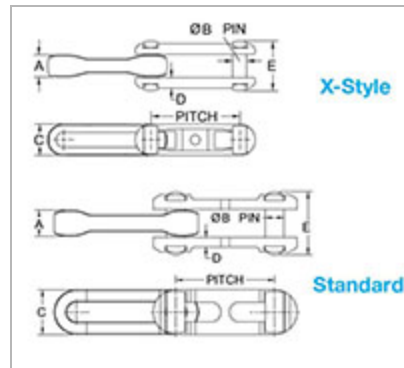

[+ more](#)

<u>Chain Number</u>	<u>Pitch</u>	<u>Sidebar Style</u>	<u>Inside Width - A</u>	<u>Pin Diameter - B</u>	<u>Sidebar Height - C</u>	<u>Sidebar Thickness - D</u>	<u>Overall Width - E</u>	<u>Min. Sideflex Radius</u>
<u>X-348</u>	3.015 in	X Style	0.74 in	0.49 in	1.12 in	0.40 in	1.78 in	10 in
<u>X-458</u>	4.031 in	X Style	1.00 in	0.63 in	1.42 in	0.48 in	2.26 in	24 in
<u>468</u>	4.031 in	Standard	1.63 in	0.75 in	1.88 in	0.63 in	3.31 in	N/A
<u>X-658</u>	6.031 in	X Style	1.06 in	0.63 in	1.41 in	0.47 in	2.25 in	N/A
<u>X-678</u>	6.031 in	X Style	1.31 in	0.87 in	2.01 in	0.70 in	3.03 in	35 in
<u>698</u>	6.031 in	Standard	1.55 in	1.12 in	2.75 in	0.58 in	3.78 in	N/A
<u>998</u>	9.031 in	Standard	1.56 in	1.12 in	2.52 in	0.63 in	3.88 in	N/A