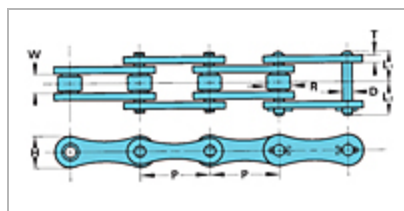

[+ more](#)

1

<u>Item #</u>	<u>ANSI No.</u>	<u>P - Pitch</u>	<u>R - Roller Diameter</u>	<u>W - Width Between Roller Link Plates</u>	<u>D</u>	<u>L1</u>	<u>Quantity</u>
<u>A2040RB</u>	40	1.000 in	0.312 in	0.312 in	0.156 in	0.325 in	1
<u>A2050RB</u>	50	1.250 in	0.400 in	0.375 in	0.200 in	0.406 in	1

<u>Item #</u>	<u>ANSI No.</u>	<u>P - Pitch</u>	<u>R - Roller Diameter</u>	<u>W - Width Between Roller Link Plates</u>	<u>D</u>	<u>L1</u>	<u>Quantity</u>
<u>A2060RB</u>	60	1.500 in	0.469 in	0.500 in	0.234 in	0.506 in	1
<u>A2080RB</u>	80	2.000 in	0.625 in	0.625 in	0.312 in	0.640 in	1