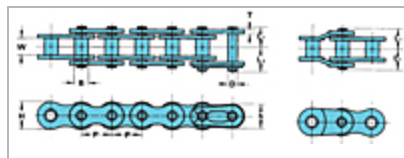

Website: www.ustsubaki.com

RS25.BF25H CHAINS

U.S. Tsubaki RS25 bushed chain is the smallest ANSI roller chain. It is ideal for power transmission in business machines, electro-optical equipment, and precision and general industrial machines

[+ more](#)

1

<u>Item #</u>	<u>Chain Type</u>	<u>ANSI No.</u>	<u>P - Pitch</u>	<u>B - Bushing Diameter</u>	<u>W - Width Between Roller Link Plates</u>	<u>T</u>	<u>Quantity</u>
<u>25RB</u>	Rollerless	25	0.250 in	0.130 in	0.125 in	0.030 in	1
<u>25-2RB</u>	Rollerless	25	0.250 in	0.130 in	0.125 in	0.030 in	1
<u>BF25HRB</u>	N/A	N/A	0.250 in	0.130 in	0.125 in	0.039 in	1

<u>Item #</u>	<u>Chain Type</u>	<u>ANSI No.</u>	<u>P - Pitch</u>	<u>B - Bushing Diameter</u>	<u>W - Width Between Roller Link Plates</u>	<u>T</u>	<u>Quantity</u>
---------------	-------------------	-----------------	------------------	-----------------------------	---	----------	-----------------