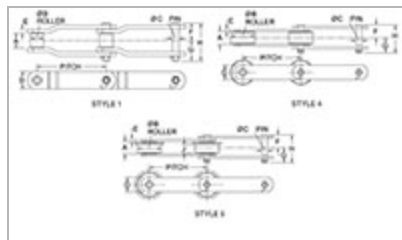

Website: www.ustsubaki.com

ROLLER CONVEYOR CHAINS - 9.000" TO 18.000" PITCH

Tsubaki's Roller Conveyor Chain represents the most common and universal class of chain. Tsubaki is proud to offer a premium, well diversified portfolio designed and built in Sandusky, Ohio.

PINS

-

[+ more](#)

<u>Chain Number</u>	<u>Pitch</u>	<u>Sidebar Style</u>	<u>Inside Width - A</u>	<u>Roller Diameter - B</u>	<u>Pin Diameter - C</u>	<u>Sidebar Height - D</u>	<u>Sidebar Thickness - E</u>	<u>Pin Head to CL - F</u>
<u>B912R</u>	9.000 in	4	1.50 in	3.00 in	0.63 in	2.00 in	0.31 in	1.56 in
<u>925R</u>	9.000 in	5	1.69 in	3.00 in	0.63 in	2.00 in	0.25 in	1.52 in
<u>B963R</u>	9.000 in	5	2.00 in	3.50 in	0.75 in	2.00 in	0.38 in	1.97 in
<u>D963R</u>	9.000 in	4	2.00 in	3.50 in	0.75 in	2.00 in	0.38 in	1.97 in
<u>4009</u>	9.000 in	4	2.19 in	3.00 in	0.88 in	2.50 in	0.38 in	2.06 in
<u>B964R</u>	9.000 in	5	2.25 in	4.00 in	0.88 in	2.50 in	0.38 in	2.16 in
<u>4004</u>	9.000 in	4	2.63 in	3.00 in	1.00 in	2.50 in	0.50 in	2.59 in
<u>4035</u>	9.000 in	4	3.19 in	3.50 in	1.13 in	3.00 in	0.50 in	2.88 in
<u>4065</u>	9.000 in	4	3.06 in	4.25 in	1.25 in	3.50 in	0.63 in	3.06 in
<u>4037</u>	9.000 in	4	3.25 in	4.50 in	1.50 in	4.00 in	0.63 in	3.28 in

<u>Chain Number</u>	<u>Pitch</u>	<u>Sidebar Style</u>	<u>Inside Width - A</u>	<u>Roller Diameter - B</u>	<u>Pin Diameter - C</u>	<u>Sidebar Height - D</u>	<u>Sidebar Thickness - E</u>	<u>Pin Head to CL - F</u>
<u>B1263R</u>	12.000 in	5	2.00 in	3.50 in	0.75 in	2.00 in	0.38 in	1.97 in
<u>D1263R</u>	12.000 in	4	2.00 in	3.50 in	0.75 in	2.00 in	0.38 in	1.97 in
<u>4251</u>	12.000 in	1	1.94 in	1.75 in	0.88 in	2.00 in	0.50 in	2.25 in
<u>B1264R</u>	12.000 in	5	2.25 in	4.00 in	0.88 in	2.50 in	0.38 in	2.09 in
<u>B1863R</u>	18.000 in	5	2.00 in	3.50 in	0.75 in	2.00 in	0.38 in	1.97 in
<u>B1864R</u>	18.000 in	5	2.25 in	4.00 in	0.88 in	2.50 in	0.38 in	2.16 in