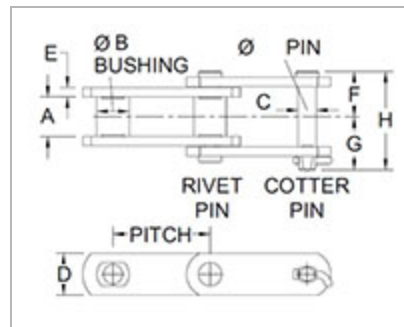

Upgrades

[+ more](#)

<u>Chain Number</u>	<u>Pitch</u>	<u>Inside Width - A</u>	<u>Roller Diameter - B</u>	<u>Pin Diameter - C</u>	<u>Sidebar Height - D</u>	<u>Sidebar Thickness - E</u>	<u>Pin Head to CL - F</u>	<u>Pin End to CL - G</u>	<u>Overall Width</u>
<u>188</u>	2.609 in	1.06 in	0.88 in	0.50 in	1.13 in	0.25 in	1.22 in	1.44 in	2.50 in
<u>131</u>	3.075 in	1.31 in	1.25 in	0.63 in	1.50 in	0.38 in	1.59 in	1.88 in	3.00 in
<u>102B</u>	4.000 in	2.13 in	1.00 in	0.63 in	1.50 in	0.38 in	2.00 in	2.28 in	4.00 in
<u>102-1/2</u>	4.040 in	2.25 in	1.38 in	0.75 in	1.75 in	0.38 in	2.06 in	2.47 in	4.00 in
<u>111</u>	4.760 in	2.63 in	1.44 in	0.75 in	2.00 in	0.38 in	2.28 in	2.66 in	4.00 in
<u>110</u>	6.000 in	2.13 in	1.25 in	0.63 in	1.50 in	0.38 in	2.00 in	2.28 in	4.00 in
<u>833</u>	6.000 in	2.63 in	1.44 in	0.75 in	2.00 in	0.38 in	2.34 in	2.66 in	5.00 in
<u>150X</u>	6.050 in	3.31 in	1.75 in	1.00 in	2.50 in	0.50 in	2.94 in	3.37 in	6.00 in
<u>856</u>	6.000 in	3.00 in	1.75 in	1.00 in	2.50 in	0.50 in	2.78 in	3.22 in	6.00 in
<u>956</u>	6.000 in	3.00 in	1.75 in	1.00 in	3.00 in	0.50 in	2.78 in	3.22 in	6.00 in

<u>Chain Number</u>	<u>Pitch</u>	<u>Inside Width - A</u>	<u>Roller Diameter - B</u>	<u>Pin Diameter - C</u>	<u>Sidebar Height - D</u>	<u>Sidebar Thickness - E</u>	<u>Pin Head to CL - F</u>	<u>Pin End to CL - G</u>	<u>Overall Width</u>
<u>857</u>	6.000 in	3.00 in	1.75 in	1.00 in	3.25 in	0.50 in	2.78 in	3.22 in	6.00 in
<u>958</u>	6.000 in	3.00 in	1.99 in	1.19 in	3.38 in	0.56 in	2.84 in	3.28 in	6.00 in
<u>859</u>	6.000 in	3.75 in	2.38 in	1.25 in	4.00 in	0.63 in	3.41 in	3.84 in	7.00 in
<u>864</u>	7.000 in	3.75 in	2.38 in	1.25 in	4.00 in	0.63 in	3.41 in	3.84 in	7.00 in
<u>984</u>	7.000 in	3.75 in	2.50 in	1.38 in	4.00 in	0.63 in	3.41 in	3.84 in	7.00 in