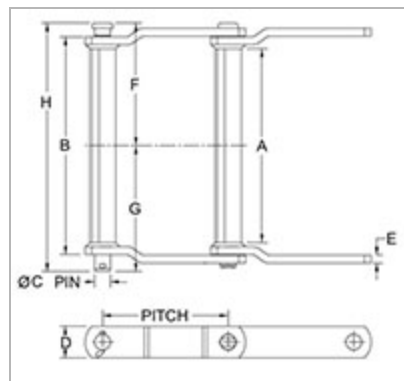

Email: sales@ustsubaki.com

Website: www.ustsubaki.com

WELDED STEEL - DRAG CHAINS

DRAG TYPE SERIES

- Wide Series Welded Steel Chain.
- WDH Series - all parts through-hardened for superior durability and toughness.
- Riveted construction is standard.
- Available with lube holes drilled

[+ more](#)

<u>Chain Number</u>	<u>Pitch</u>	<u>Inside Width - A</u>	<u>Length of Bearing - B</u>	<u>Pin Diameter - C</u>	<u>Sidebar Height - D</u>	<u>Sidebar Thickness - E</u>	<u>Pin Head to CL - F</u>	<u>Pin End to CL - G</u>	<u>Overall Width - H</u>
<u>WDH-110</u>	6.000 in	9.25 in	10.38 in	0.75 in	1.50 in	0.38 in	5.84 in	6.00 in	11.8 in
<u>WDH-480</u>	8.000 in	11.25 in	12.75 in	0.88 in	2.00 in	0.50 in	7.22 in	7.53 in	14.7 in
<u>WDH-580</u>	8.000 in	11.25 in	12.75 in	1.00 in	2.00 in	0.50 in	7.22 in	7.53 in	14.7 in