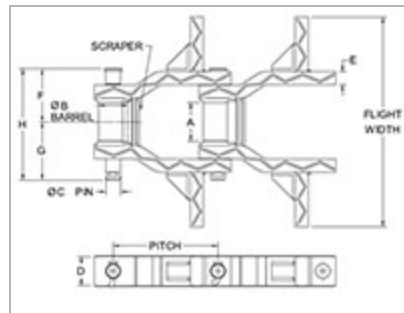

[+ more](#)

<u>Chain Number</u>	<u>Pitch</u>	<u>Common Flight Width Range</u>	<u>Dimension Between Welds - A</u>	<u>Barrel Diameter - B</u>	<u>Pin Diameter - C</u>	<u>Sidebar Height - D</u>	<u>Sidebar Thickness - E</u>
<u>WHX5157</u>	6.050 in	8-21	3.00 in	1.75 in	1.13 in	2.50 in	0.63 in
<u>WHX6067</u>	9.000 in	10-24	3.63 in	2.50 in	1.25 in	2.50 in	0.75 in
<u>WHX6267</u>	9.000 in	10-20	3.63 in	2.50 in	1.38 in	2.50 in	0.75 in
<u>WHX5121</u>	9.000 in	10-30	3.63 in	2.50 in	1.25 in	2.50 in	1.13 in
<u>WHX5221</u>	9.000 in	10-30	3.63 in	2.50 in	1.38 in	2.50 in	1.13 in
<u>WHX6121</u>	9.000 in	10-30	3.63 in	2.50 in	1.25 in	2.50 in	1.13 in
<u>WHX6221</u>	9.000 in	10-30	3.63 in	2.25 in	1.38 in	2.50 in	1.13 in